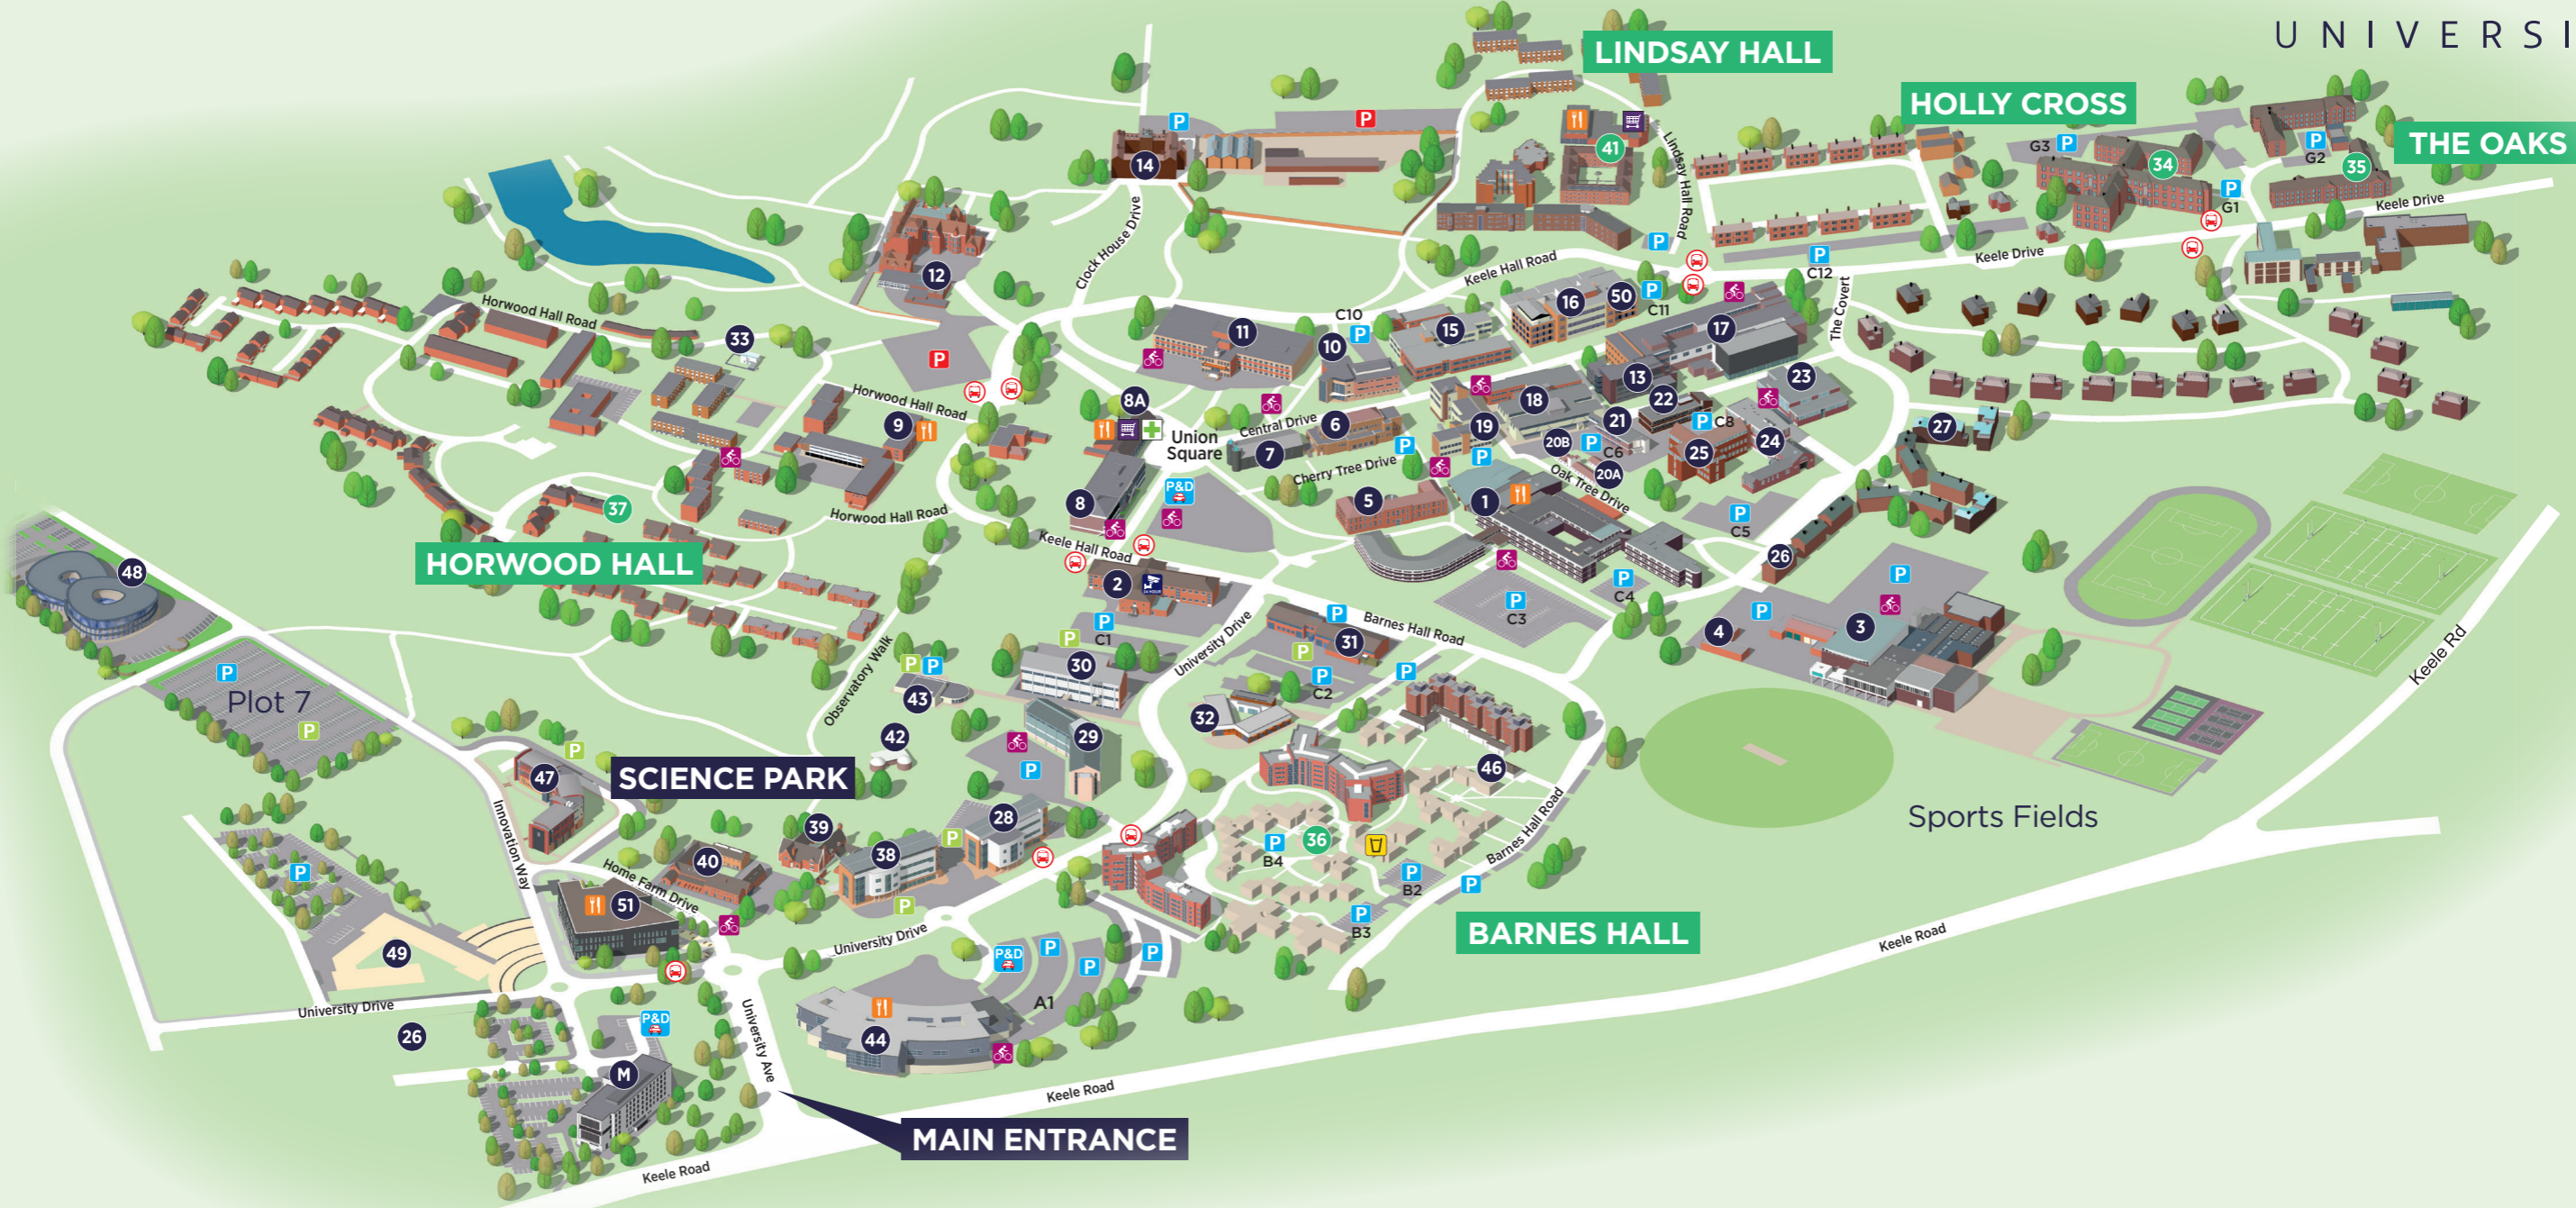

# Keele Campus Map

**Key**

-  Pay and Display Car Park
-  Permit Car Park
-  Event Permit Car Park
-  Science Park Permit Car Park
-  Bicycle Racks
-  Bus Stop
-  Catering Facilities
-  Halls Bar
-  Pharmacy
-  Shops
-  24Hr Security

David Attenborough Laboratories.....	50
David Weatherhall.....	44
Dorothy Hodgkin.....	18
Health Centre.....	33
Hornbeam.....	19
Huxley.....	16
Islamic Centre.....	46
Jack Ashley.....	22
Keele Business School (KBS).....	51
Keele Hall.....	12
Lennard-Jones Laboratories.....	17
Library & IT Services.....	11
Mackay.....	25
Media.....	23

Nursery.....	32
Observatory (Space).....	42
Science Learning Centre.....	21
Shops, Post Office, Pharmacy.....	8A
Sports Centre.....	3
Students' Union.....	8
Sustainability Hub, Home Farm.....	40
Tawney.....	5
The Covert.....	27
KPA Club House.....	9
Walter Moberly.....	6
William Emes.....	4
William Smith.....	15
Harper Keele Veterinary School.....	49
Courtyard by Marriott Hotel.....	M

<b>Science Park</b>	<b>Ref</b>
Alliance Medical.....	43
Home Farm - Sustainability Hub.....	40
IC1 (Innovation Centre 1).....	30
IC2 (Innovation Centre 2).....	29
IC5 (Innovation Centre 5).....	47
IC6 (Innovation Centre 6).....	51
IC7 (Innovation Centre 7).....	26
MEDIC3 (Innovation Centre 3).....	28
MEDIC4 (Innovation Centre 4).....	38
Nova Centre.....	39
Stephenson (Cobra).....	31
Caudwell Children.....	48